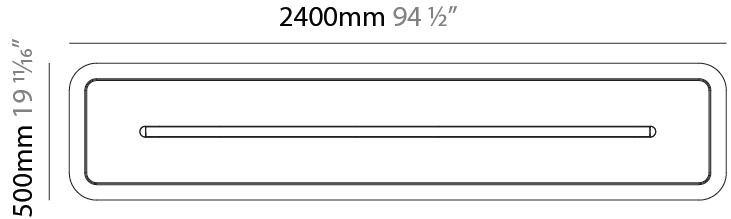

Fixture Material: Aluminum
 Cable Details: [2,000mm / 78 3/4" or 6,000mm / 236 1/4" Transparent Cable](#)

ELECTRICAL

Lamp Type: LED (Zhaga Standard)
 Input Wattage (W): 40
 Total Output Wattage (W): 36
 Dimming: [Phase Dimming / 0-10V Dimming / Matter Dimming](#)
 Driver Included: Yes
 Driver Location: Integrated
 Driver Type: Constant Current - 120 / 277Vac
 Driver Class: Class 2
 Input Voltage (V): 120 - 277

LED

Color Temperature (°K): [2700 / 3000 / 3500 / 4000](#)
 CRI: >90 CRI
 Lamp Life (hrs): 50000

OPTICAL

Beam Angle: [46 / 62](#)

RATINGS AND CERTIFICATIONS

Certified By: CSA Certified to UL and CSA Standards
 IP rating: IP20