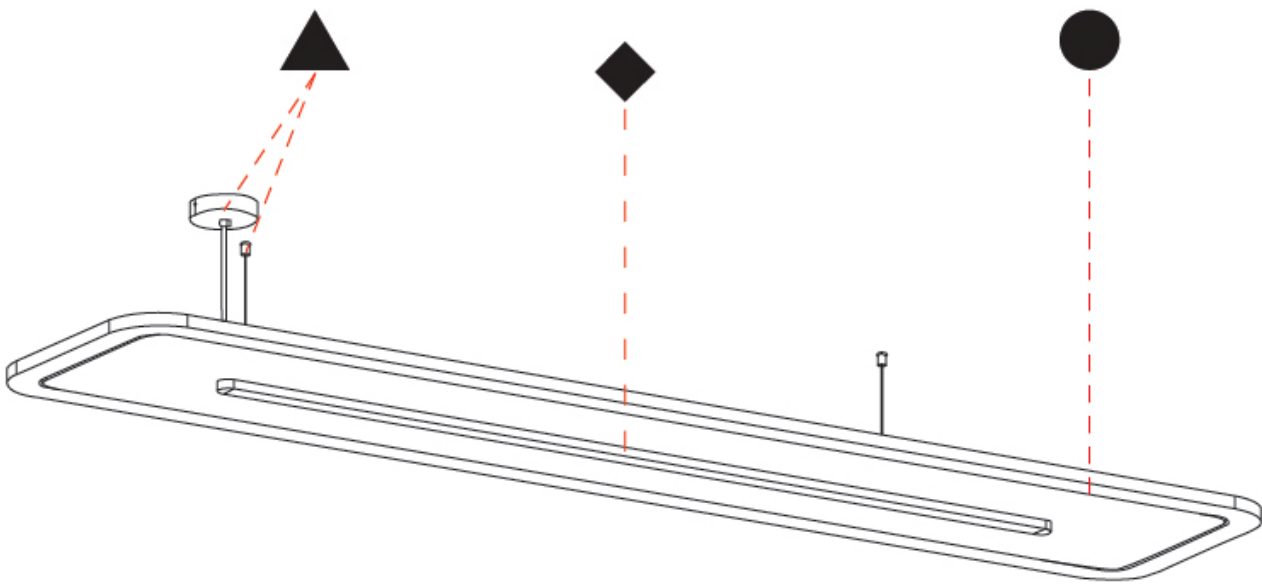

PARALLEL SUSPENSION

A300376-

PROJECT	_____
TYPE	_____
SPECIFIER	_____
QUANTITY	_____
DATE	_____

A